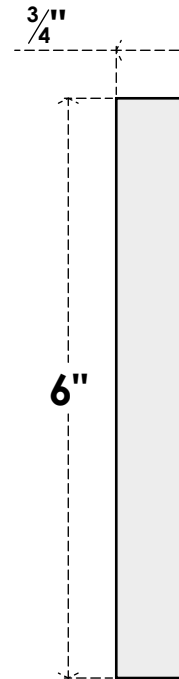

ROSP060X060X075SDG09

6"W X 6"H X 3/4"P STANDARD SEDGWICK FLOWER ROSETTE WITH SQUARE EDGE, ARCHITECTURAL GRADE PVC

FRONT

SIDE

EKENA MILLWORK
2300 WEST MAIN ST.
CLARKSVILLE, TX 75426
TOLL FREE: 866-607-0453
WWW.EKENAMILLWORK.COM

NOTES

1. INSTALLATION TO BE COMPLETED IN ACCORDANCE WITH MANUFACTURER'S SPECIFICATIONS.
2. DRAWING MAY NOT BE TO SCALE
3. THIS DRAWING IS INTENDED FOR DESIGN AND PLANNING PURPOSES ONLY.
4. ALL INFORMATION CONTAINED HEREIN WAS CURRENT AT THE TIME OF DEVELOPMENT BUT MUST BE REVIEWED AND APPROVED BY THE PRODUCT MANUFACTURER TO BE CONSIDERED ACCURATE.
5. ARCHITECTURAL GRADE PVC PRODUCTS ARE MADE FROM EXPANDED CELLULAR PVC AND COME NATURALLY WHITE BUT MAY BE PAINTED