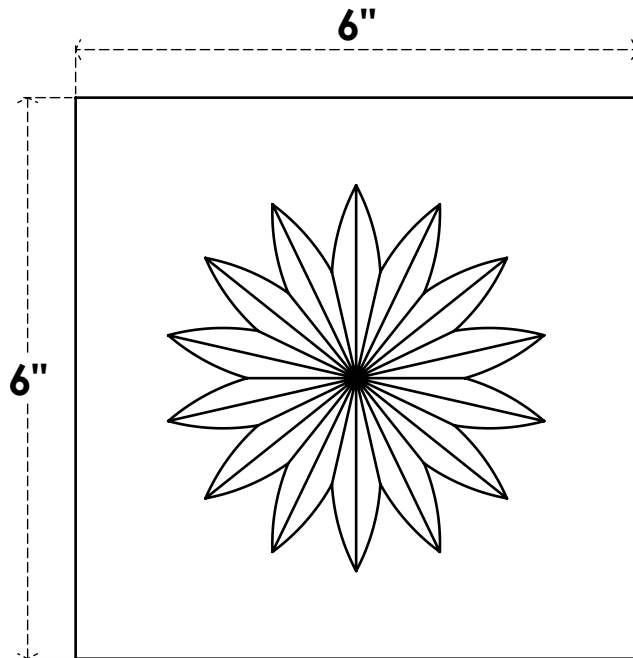

ROSP060X060X075SDG09

6"W X 6"H X 3/4"P STANDARD SEDGWICK FLOWER ROSETTE WITH SQUARE EDGE, ARCHITECTURAL GRADE PVC

FRONT

SIDE

EKENA MILLWORK
2300 WEST MAIN ST.
CLARKSVILLE, TX 75426
TOLL FREE: 866-607-0453
WWW.EKENAMILLWORK.COM